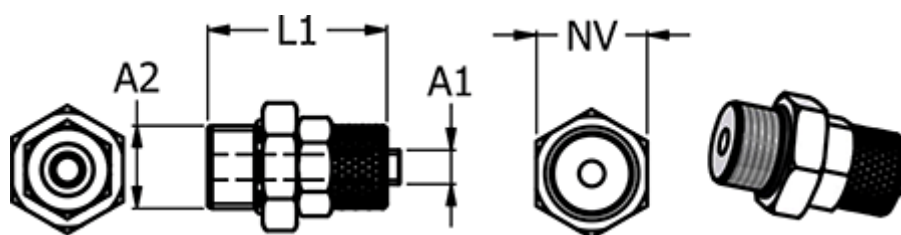

Article number: 5861111210

Description: Push-on fitting 11.1012-10, metal $\text{Ø}10/8\text{-G } 1/2\text{'}$
Straight connector

Measures

Hose Diameter A2	= 10/8
L1	= 33
NV	= 24
Thread A2	= G 1/2"